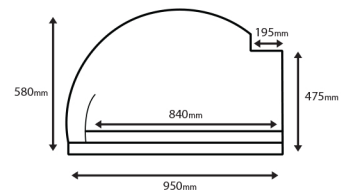

* Granite bench is an optional extra

Preassembled Oven

20ft container load 20 units
40HQ container load 60 units

Oven Dimensions:

External Dimensions of Oven

Length (front to back)	950mm
Width (left to right)	930mm
Oven height (excluding flue)	580mm
Weight	290kg

Internal Dimensions of Oven

Length (front to back)	840mm
Width (left to right)	710mm

Flue Details

Flue height	600mm
Flue diameter	150mm

Oven Diagram (Front)

Width	930mm
Height	580mm
Arch Width	410mm
Arch height	230mm
Flue base width	320mm

Oven Diagram (Side)

Length	950mm
Height	580mm
Internal length	840mm
Flue base width	195mm
Front height	475mm

Box Dimensions

Preassembled

(L)	1160mm
(W)	1120mm
(H)	835mm

Weight

290kg Preassembled