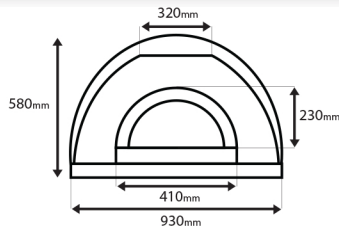

* Granite bench is an optional extra

Preassembled Oven

20ft container load 20 units
40HQ container load 60 units

Oven Dimensions:

External Dimensions of Oven

Length (front to back)	950mm
Width (left to right)	930mm
Oven height (excluding flue)	580mm
Weight	290kg

Internal Dimensions of Oven

Length (front to back)	840mm
Width (left to right)	710mm

Flue Details

Flue height	600mm
Flue diameter	150mm

Oven Diagram (Front)

Width	930mm
Height	580mm
Arch Width	410mm
Arch height	230mm
Flue base width	320mm

Oven Diagram (Side)

Length	950mm
Height	580mm
Internal length	840mm
Flue base width	195mm
Front height	475mm

Box Dimensions

Preassembled

(L)	1160mm
(W)	1120mm
(H)	835mm

Weight

290kg Preassembled