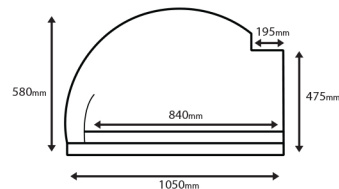

Length (front to back)	1050mm
Width (left to right)	930mm
Oven height (excluding flue)	580mm
Weight	348kg

**Internal Dimensions of Oven**

Length (front to back)	840mm
Width (left to right)	710mm

**Flue Details**

Flue height	600mm
Flue diameter	275mm

**Oven Diagram (Front)**

Width	930mm
Height	580mm
Arch Width	410mm
Arch height	230mm
Flue base width	320mm

**Oven Diagram (Side)**

Length	1050mm
Height	580mm
Internal length	840mm
Flue base width	195mm
Front height	475mm

**Box Dimensions**

**Preassembled**

(L)	1160mm
(W)	1120mm
(H)	835mm

**Weight**

348kg Preassembled