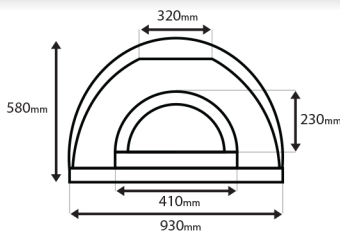

Length (front to back)	1050mm
Width (left to right)	930mm
Oven height (excluding flue)	580mm
Weight	348kg

**Internal Dimensions of Oven**

Length (front to back)	840mm
Width (left to right)	710mm

**Flue Details**

Flue height	600mm
Flue diameter	275mm

**Oven Diagram (Front)**

Width	930mm
Height	580mm
Arch Width	410mm
Arch height	230mm
Flue base width	320mm

**Oven Diagram (Side)**

Length	1050mm
Height	580mm
Internal length	840mm
Flue base width	195mm
Front height	475mm

**Box Dimensions**

**Preassembled**

(L)	1160mm
(W)	1120mm
(H)	835mm

**Weight**

348kg Preassembled