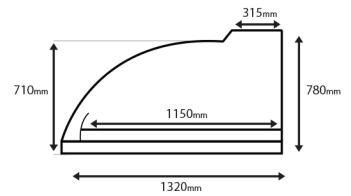

## Oven Dimensions:

### External Dimensions of Oven

Length (front to back)	1320mm
Width (left to right)	1150mm
Oven height (excluding flue)	780mm
Weight (preassembled)	950kg

### Internal Dimensions of Oven

Length (front to back)	1150mm
Width (left to right)	915mm

### Flue Details

Flue height	1000mm
Flue diameter	275mm

Oven Diagram (Front)

Width	1150mm
Height	780mm
Arch width	660mm
Arch height	265mm
Flue base width	390mm

Oven Diagram (Side)

Length	1320mm
Height	780mm
Internal length	1150mm
Flue base width	315mm
Rear height	710mm