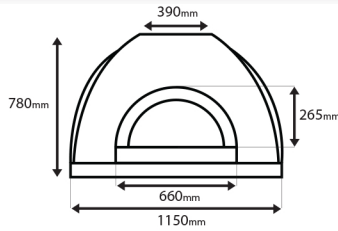

## Oven Dimensions:

### External Dimensions of Oven

Length (front to back)	1320mm
Width (left to right)	1150mm
Oven height (excluding flue)	780mm
Weight (preassembled)	950kg

### Internal Dimensions of Oven

Length (front to back)	1150mm
Width (left to right)	915mm

### Flue Details

Flue height	1000mm
Flue diameter	275mm

Oven Diagram (Front)

Width	1150mm
Height	780mm
Arch width	660mm
Arch height	265mm
Flue base width	390mm

Oven Diagram (Side)

Length	1320mm
Height	780mm
Internal length	1150mm
Flue base width	315mm
Rear height	710mm