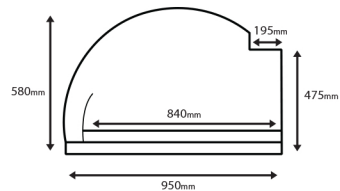

### External Dimensions of Oven

Length (front to back)	950mm
Width (left to right)	930mm
Oven height (excluding flue)	580mm
Weight	650kg

### Internal Dimensions of Oven

Length (front to back)	840mm
Width (left to right)	710mm

### Oven Diagram (Front)

Width	930mm
Height	580mm
Arch Width	410mm
Arch height	230mm
Flue base width	320mm

### Oven Diagram (Side)

Length	950mm
Height	580mm
Internal length	840mm
Flue base width	195mm
Front height	475mm