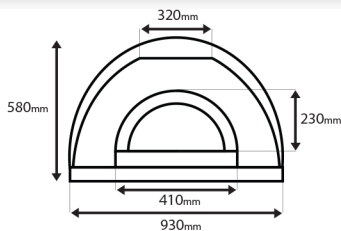

### External Dimensions of Oven

Length (front to back)	950mm
Width (left to right)	930mm
Oven height (excluding flue)	580mm
Weight	650kg

### Internal Dimensions of Oven

Length (front to back)	840mm
Width (left to right)	710mm

### Oven Diagram (Front)

Width	930mm
Height	580mm
Arch Width	410mm
Arch height	230mm
Flue base width	320mm

### Oven Diagram (Side)

Length	950mm
Height	580mm
Internal length	840mm
Flue base width	195mm
Front height	475mm